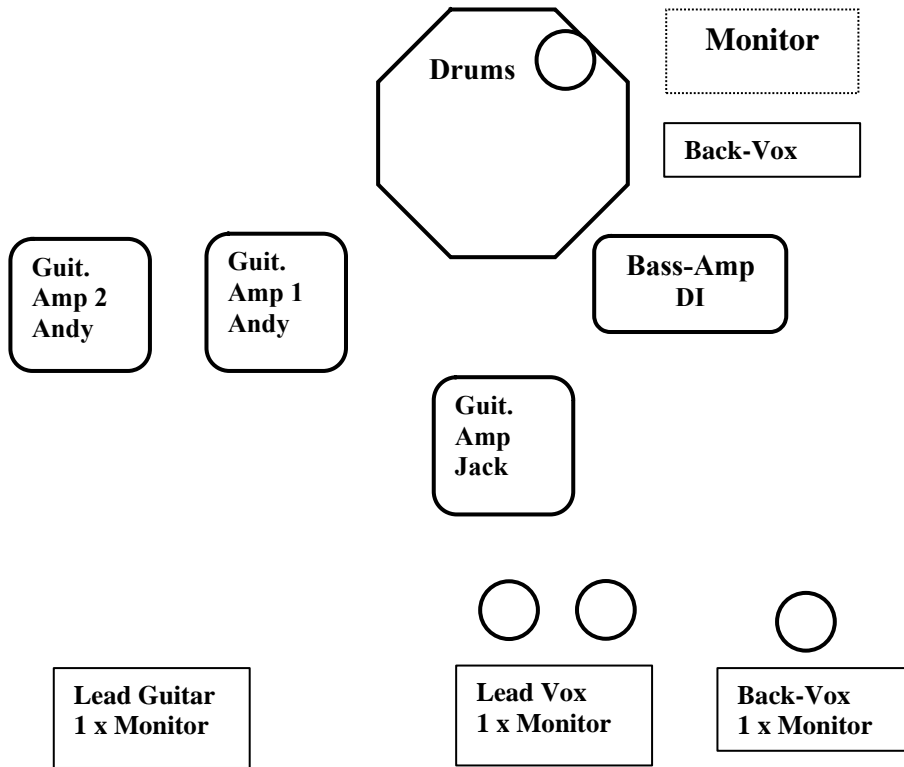

Stage Set Up –

KH-PROJECT (4Musicians)

Patch List	
01	Bassdrum
02	Snare
03	Hi-Hat
04	Rack-Tom
05	Floor Tom
07	OH
08	OH
09 DI	Bass Amp
10	Guitar Amp 1 Andy
11	Guitar Amp 2 Andy
12	Guitar Amp Jack
13	Acoustic-Guitar
14	Lead - Vox
15	Mouth Organ
16	Back-Vox
17	Back-Vox
	Effect Return
	Effect Return